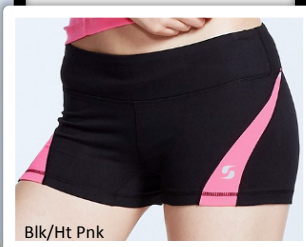

Wht Nvy Lt Pnk Mint Gry Fuch

B

B. Racer Back Tank
Youth #0519 / Adult #0480 \$11.95
Cotton/Poly sheer jersey. YXS-YXL*/S-2XL. Blk*, Pnk*, Teal*, Turq*, Drk Hthr Gry*, Pur*, Red*, Gry*, Ht Pnk*, Wht*, Yel*, Col Blue, Neon Coral, Mint, Neon Pnk, Bur, Nvy.
Track Shortie
Youth #1571G / Adult #1571V \$15.95
Moisture wicking Poly w/Poly/Spandex inserts. YXS-YXL/XS-XL. See color options.

Ht Pnk/Blk

Gry/Blk

A

Blk

Sparkle Tee

C. V-Neck Sparkle Tee
#8136 \$16.95
Cotton/Lurex, XS-2XL. Shirt/Met Slvr Sparkles-Blk, Gry, Fuch. Veg Gold/Met Gld Sparkles. Also available in crew neck see pg. E65-D for info.
Reverse French Terry Short #12790 \$20.95
Cotton, drawstring waist. S-XL. Blk, Lt Blue, Pnk, Nvy, Gry, Mar.

Blk/Ht Pnk

Blk/Red Nvy/Gry Ryl/Gry Blk/Gry

C